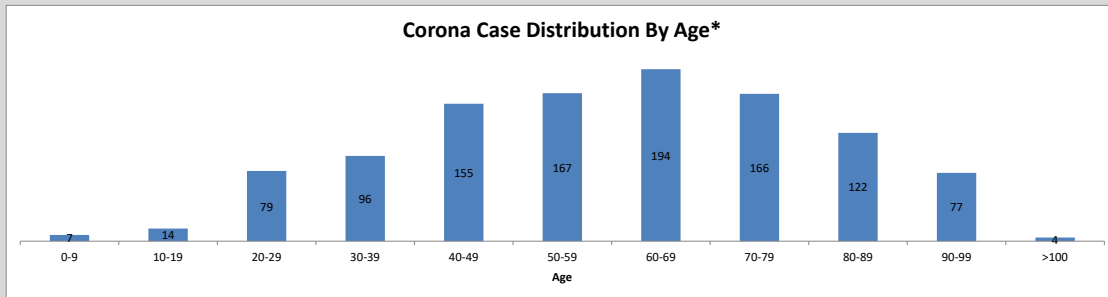

Wayne Township Corona Virus Statistics as Reported by the State of New Jersey

Saturday, May 9, 2020

Summary

Total Cases	1081	Average Age	59
Total Male	540	Deaths	113
Total Female	541	Death Rate	10.5%

% Wayne Residents Positive: 2