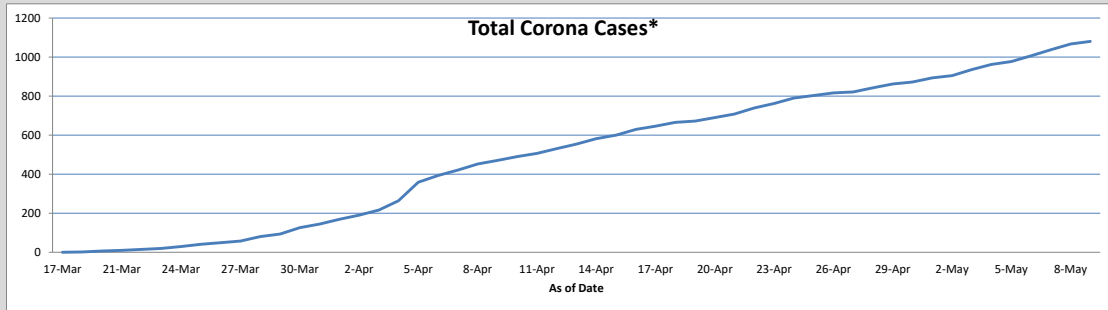

Wayne Township Corona Virus Statistics as Reported by the State of New Jersey

Saturday, May 9, 2020

Summary

Total Cases	1081	Average Age	59
Total Male	540	Deaths	113
Total Female	541	Death Rate	10.5%

% Wayne Residents Positive: 2