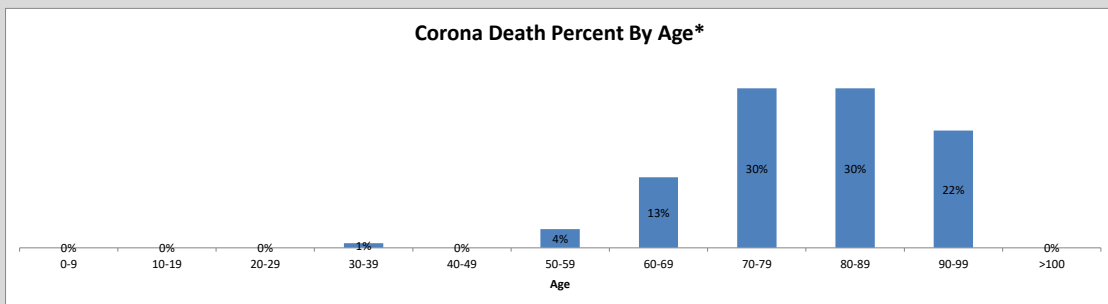

Wayne Township Corona Virus Statistics as Reported by the State of New Jersey

Saturday, May 9, 2020

Summary

Total Cases	1081	Average Age	59
Total Male	540	Deaths	113
Total Female	541	Death Rate	10.5%

% Wayne Residents Positive: 2