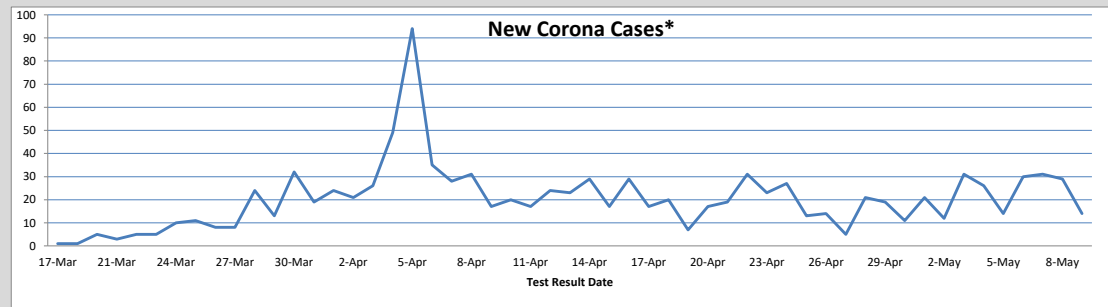

Wayne Township Corona Virus Statistics as Reported by the State of New Jersey

Saturday, May 9, 2020

Summary

Total Cases	1081	Average Age	59
Total Male	540	Deaths	113
Total Female	541	Death Rate	10.5%

% Wayne Residents Positive: 2