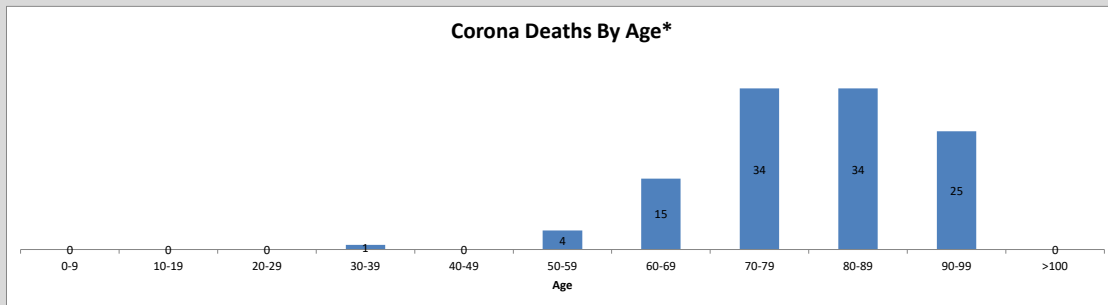

Wayne Township Corona Virus Statistics as Reported by the State of New Jersey

Saturday, May 9, 2020

Summary

Total Cases	1081	Average Age	59
Total Male	540	Deaths	113
Total Female	541	Death Rate	10.5%

% Wayne Residents Positive: 2