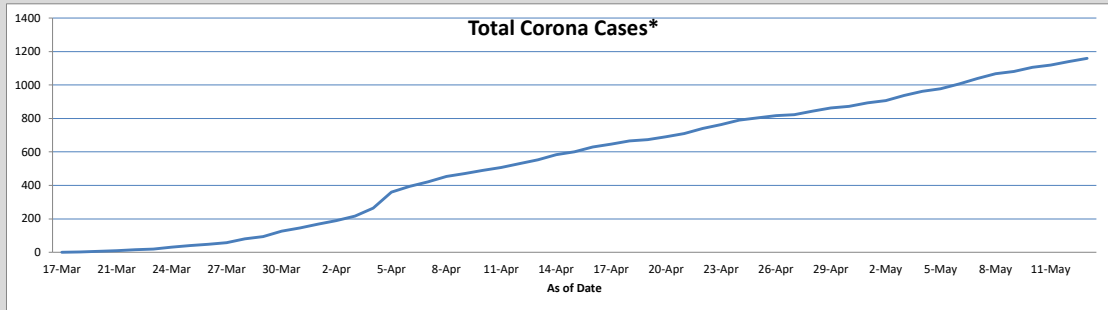

Wayne Township Corona Virus Statistics as Reported by the State of New Jersey

Wednesday, May 13, 2020

Summary

Total Cases	1159	Average Age	60
Total Male	573	Deaths	121
Total Female	586	Death Rate	10.4%
% Wayne Residents Positive: 2.1			