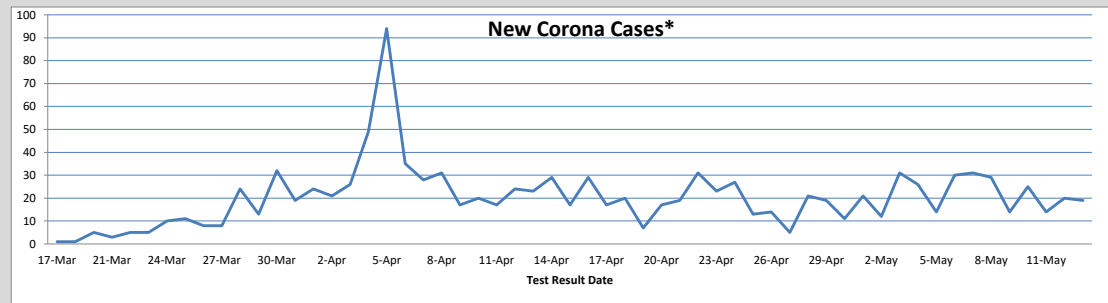

Wayne Township Corona Virus Statistics as Reported by the State of New Jersey

Wednesday, May 13, 2020

Summary

Total Cases	1159	Average Age	60
Total Male	573	Deaths	121
Total Female	586	Death Rate	10.4%
% Wayne Residents Positive: 2.1			