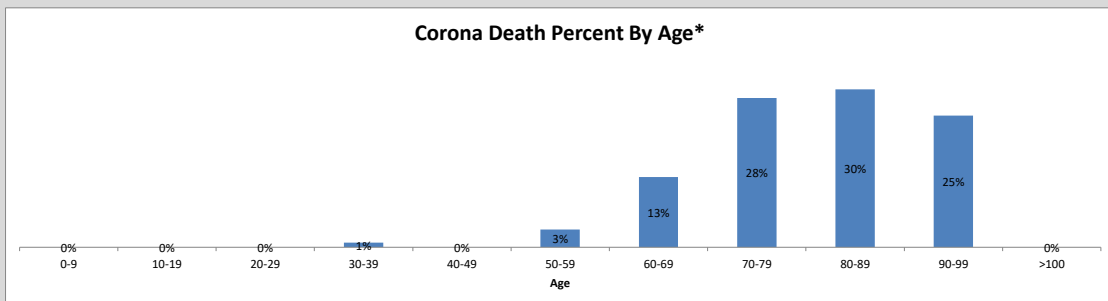

Wayne Township Corona Virus Statistics as Reported by the State of New Jersey

Wednesday, May 13, 2020

Summary

Total Cases	1159	Average Age	60
Total Male	573	Deaths	121
Total Female	586	Death Rate	10.4%
% Wayne Residents Positive: 2.1			