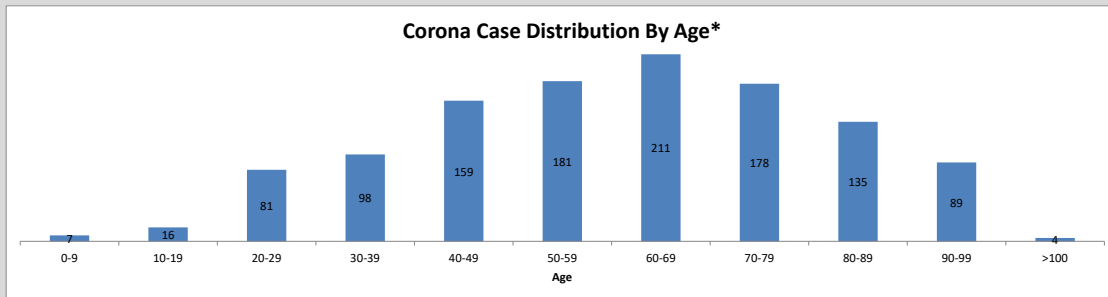

Wayne Township Corona Virus Statistics as Reported by the State of New Jersey

Wednesday, May 13, 2020

Summary

Total Cases	1159	Average Age	60
Total Male	573	Deaths	121
Total Female	586	Death Rate	10.4%
% Wayne Residents Positive: 2.1			