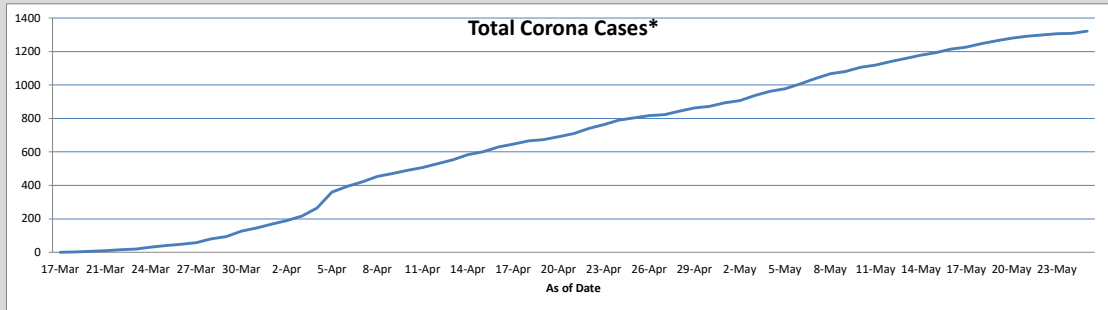

# Wayne Township Corona Virus Statistics as Reported by the State of New Jersey

Tuesday, May 26, 2020

## Summary

Total Cases	1321	Average Age	62
Total Male	641	Deaths	158
Total Female	680	Death Rate	12.0%
% Wayne Residents Positive: 2.4			

\* Data for all statistics are as reported by the State of New Jersey