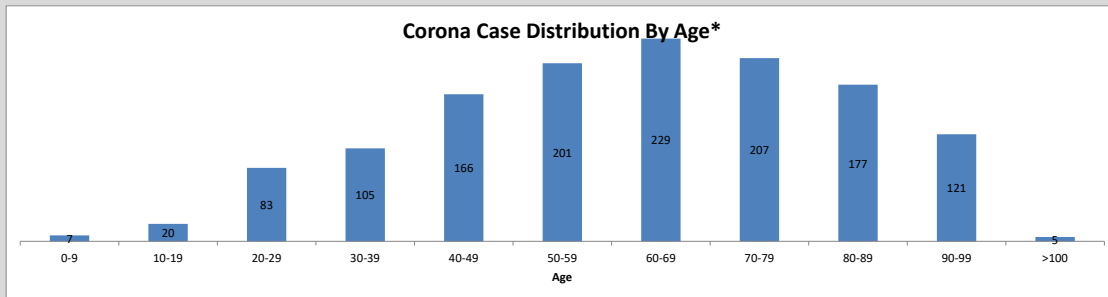

## Summary

Total Cases	1321	Average Age	62
Total Male	641	Deaths	158
Total Female	680	Death Rate	12.0%
% Wayne Residents Positive: 2.4			

\* Data for all statistics are as reported by the State of New Jersey