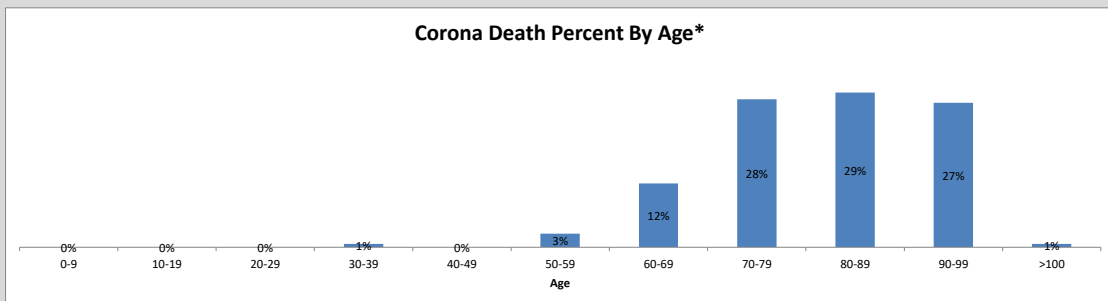

## Summary

Total Cases	1321	Average Age	62
Total Male	641	Deaths	158
Total Female	680	Death Rate	12.0%
% Wayne Residents Positive: 2.4			

\* Data for all statistics are as reported by the State of New Jersey