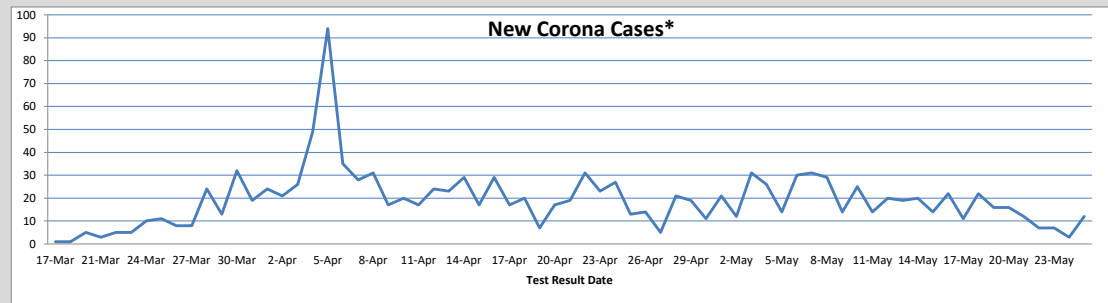

# Wayne Township Corona Virus Statistics as Reported by the State of New Jersey

Tuesday, May 26, 2020

## Summary

Total Cases	1321	Average Age	62
Total Male	641	Deaths	158
Total Female	680	Death Rate	12.0%
% Wayne Residents Positive: 2.4			

\* Data for all statistics are as reported by the State of New Jersey