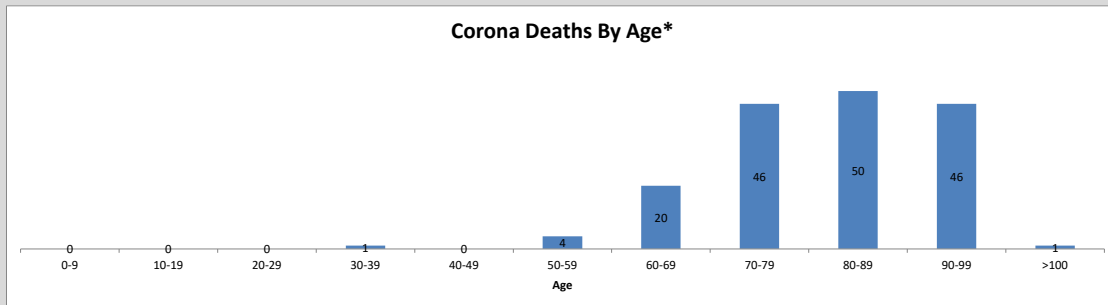

Wayne Township Corona Virus Statistics as Reported by the State of New Jersey

Wednesday, June 3, 2020

Summary

Total Cases	1357	Average Age	62
Total Male	652	Deaths	168
Total Female	705	Death Rate	12.4%
% Wayne Residents Positive: 2.5			