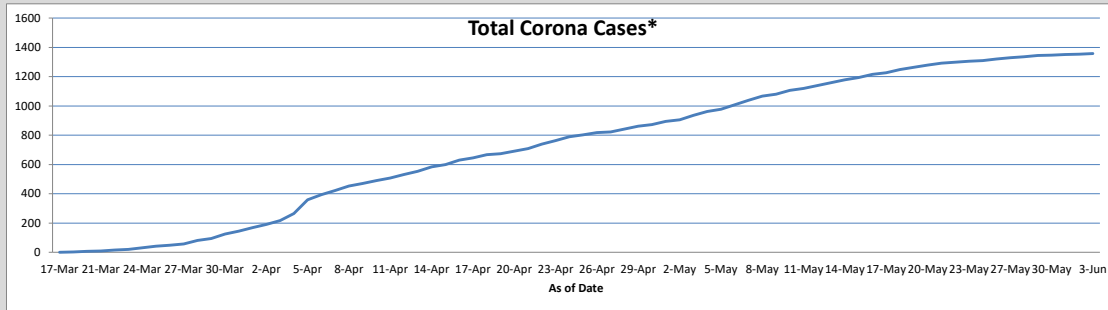

Wayne Township Corona Virus Statistics as Reported by the State of New Jersey

Wednesday, June 3, 2020

Summary

Total Cases	1357	Average Age	62
Total Male	652	Deaths	168
Total Female	705	Death Rate	12.4%
% Wayne Residents Positive: 2.5			