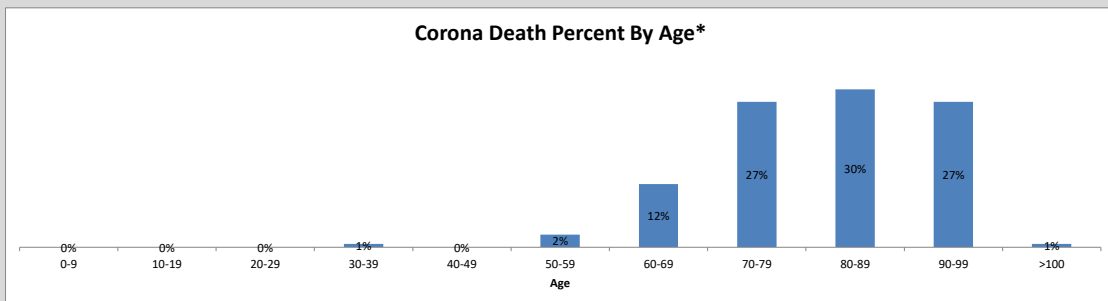

Wayne Township Corona Virus Statistics as Reported by the State of New Jersey

Wednesday, June 3, 2020

Summary

Total Cases	1357	Average Age	62
Total Male	652	Deaths	168
Total Female	705	Death Rate	12.4%
% Wayne Residents Positive: 2.5			