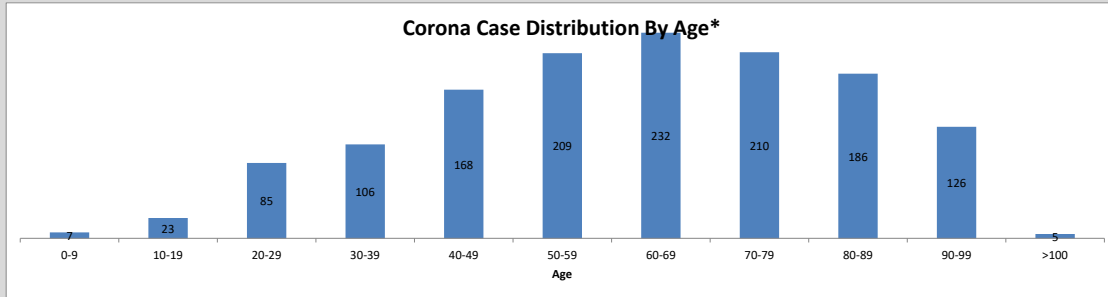

Wayne Township Corona Virus Statistics as Reported by the State of New Jersey

Wednesday, June 3, 2020

Summary

Total Cases	1357	Average Age	62
Total Male	652	Deaths	168
Total Female	705	Death Rate	12.4%
% Wayne Residents Positive: 2.5			