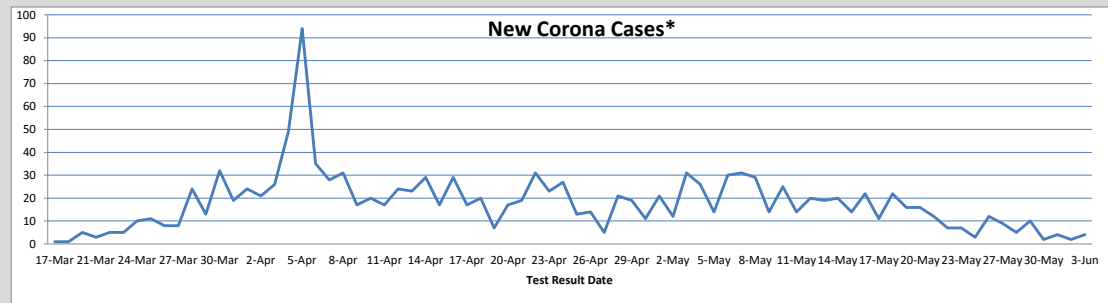

Wayne Township Corona Virus Statistics as Reported by the State of New Jersey

Wednesday, June 3, 2020

Summary

Total Cases	1357	Average Age	62
Total Male	652	Deaths	168
Total Female	705	Death Rate	12.4%
% Wayne Residents Positive: 2.5			