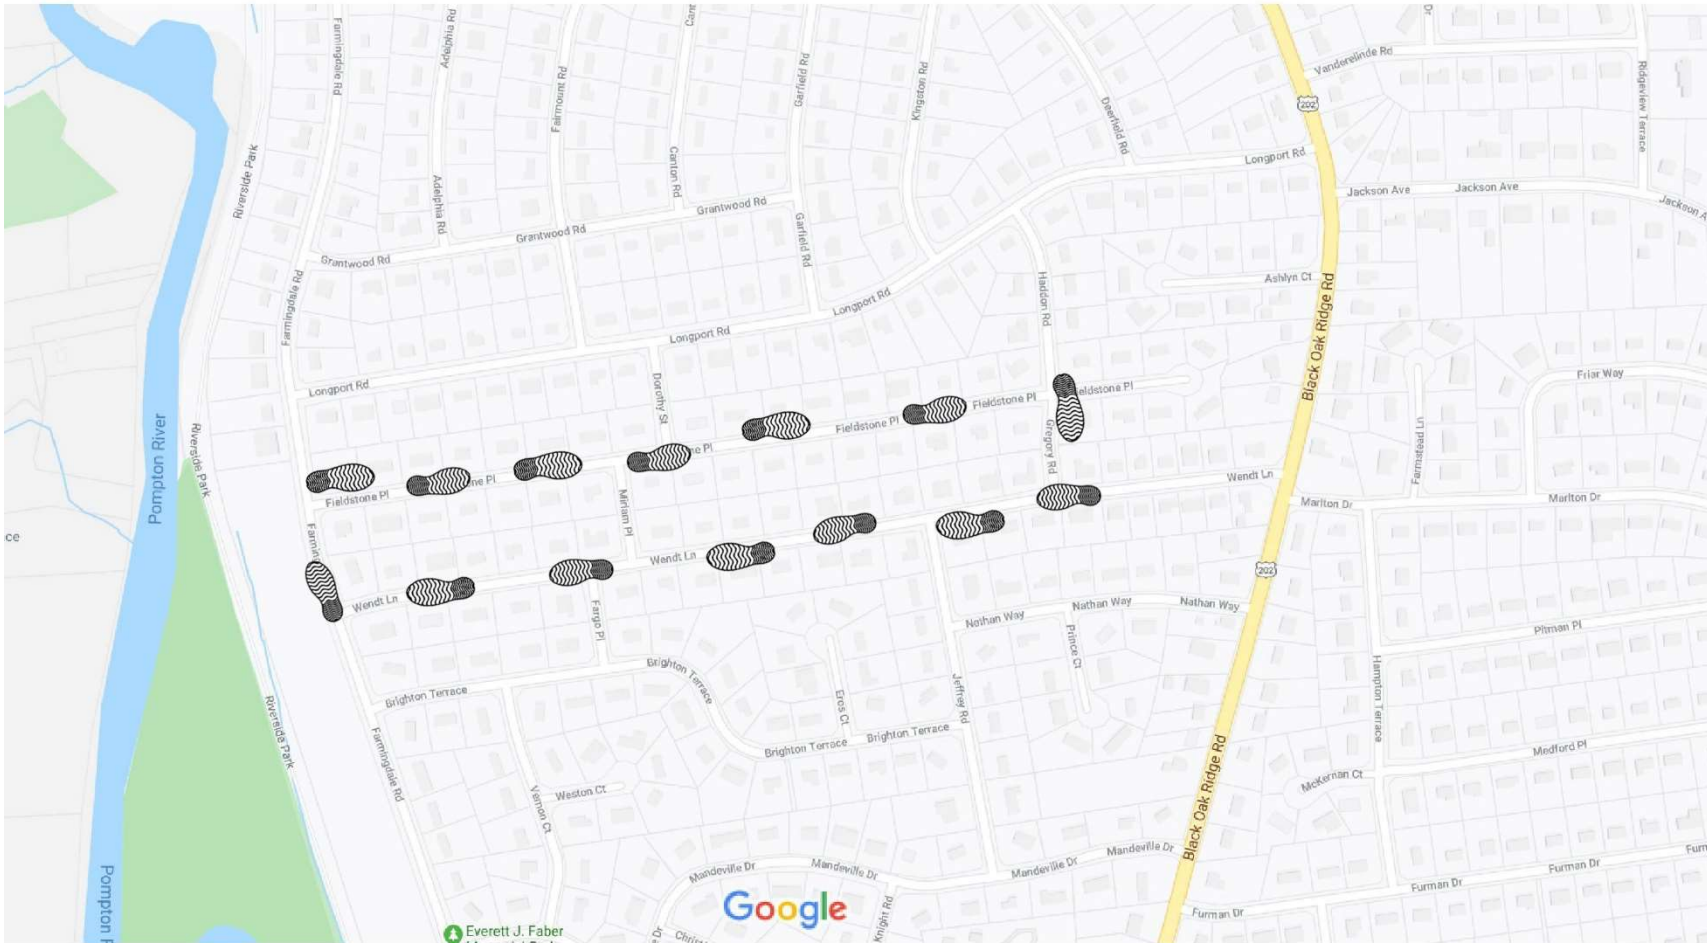

Wayne Walks

Faber Park Walking Map
Distance = 1.0 Mile

Directions: From Faber Park Playground, cross Farmingdale, walking up Fieldstone Place to Gregory Road. Turn right onto Gregory Road. At the end of Gregory Road, turn right onto Wendt Lane. At end of Wendt Lane, turn right onto Farmingdale Road and end at Faber Park Playground.