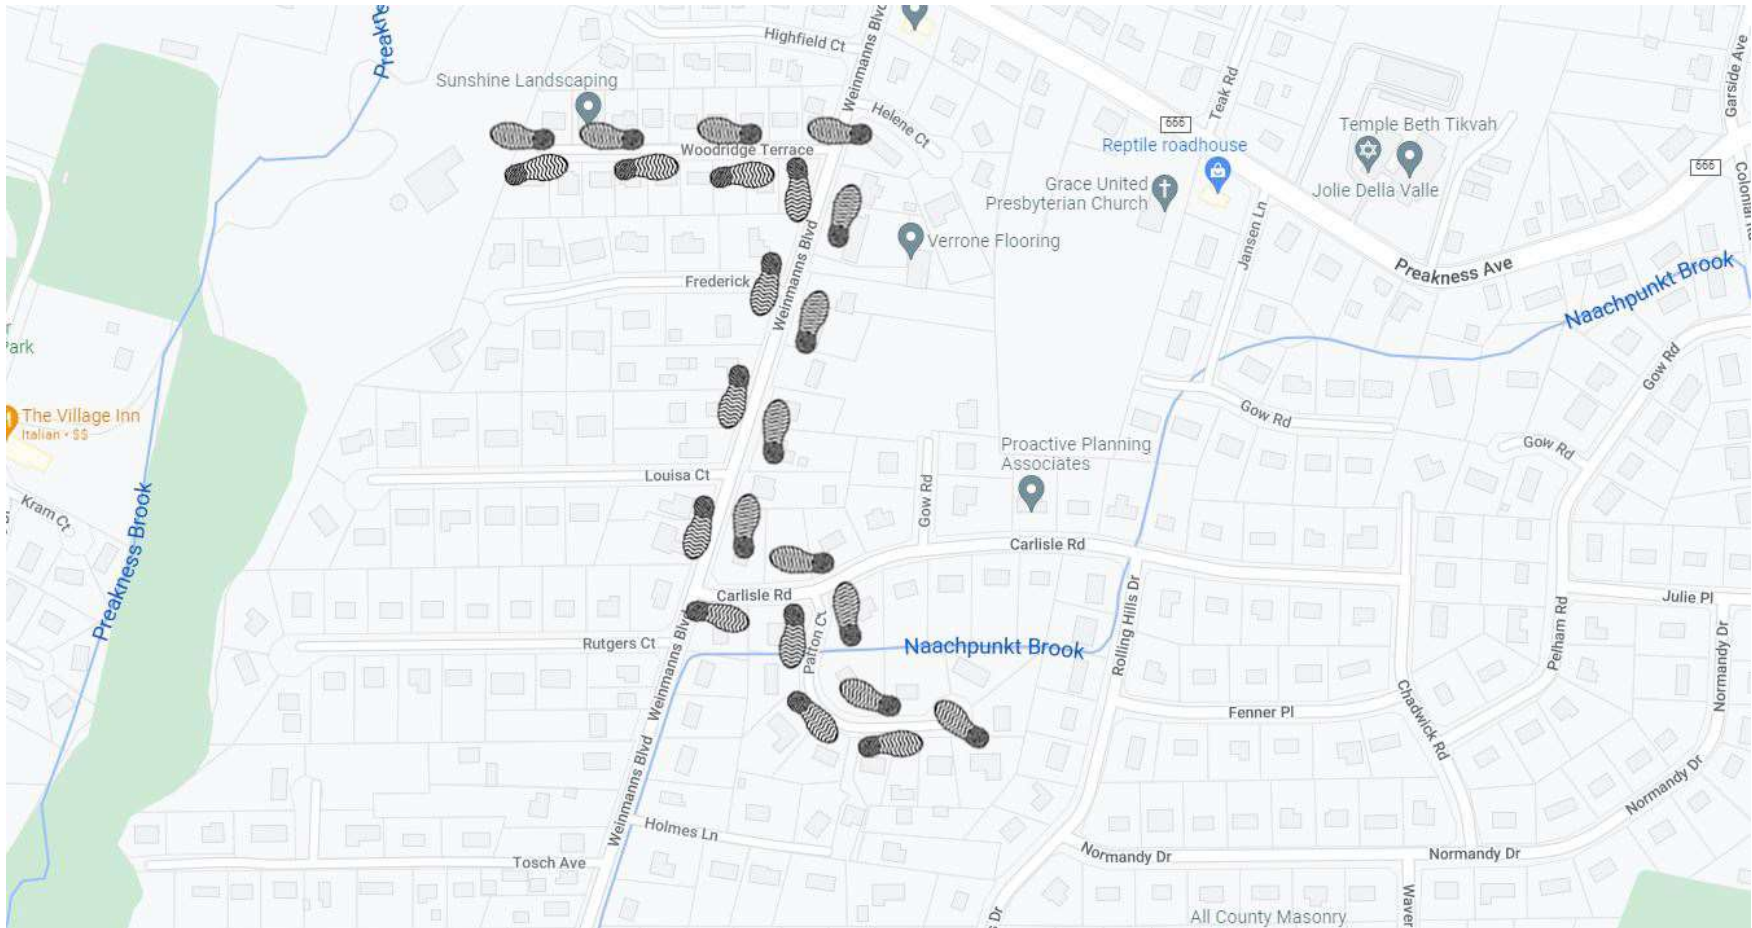

Wayne Walks

Found Abilities Walking Map
Distance = 1.05 Mile

Directions: Starting at Found Abilities, walk down Woodridge Terrace toward Weinmanns Blvd. Turn right on Weinmanns Blvd. At Carlisle Road, turn left, then, turn right onto Patton Court. Walk around the cul-du-sac back to Carlisle Road. Turn left onto Carlisle Road, then right onto Weinmanns Blvd. Follow Weinmanns Blvd. back to Woodridge Terrace, turn left onto Woodridge Terrace and finish at Found Abilities.