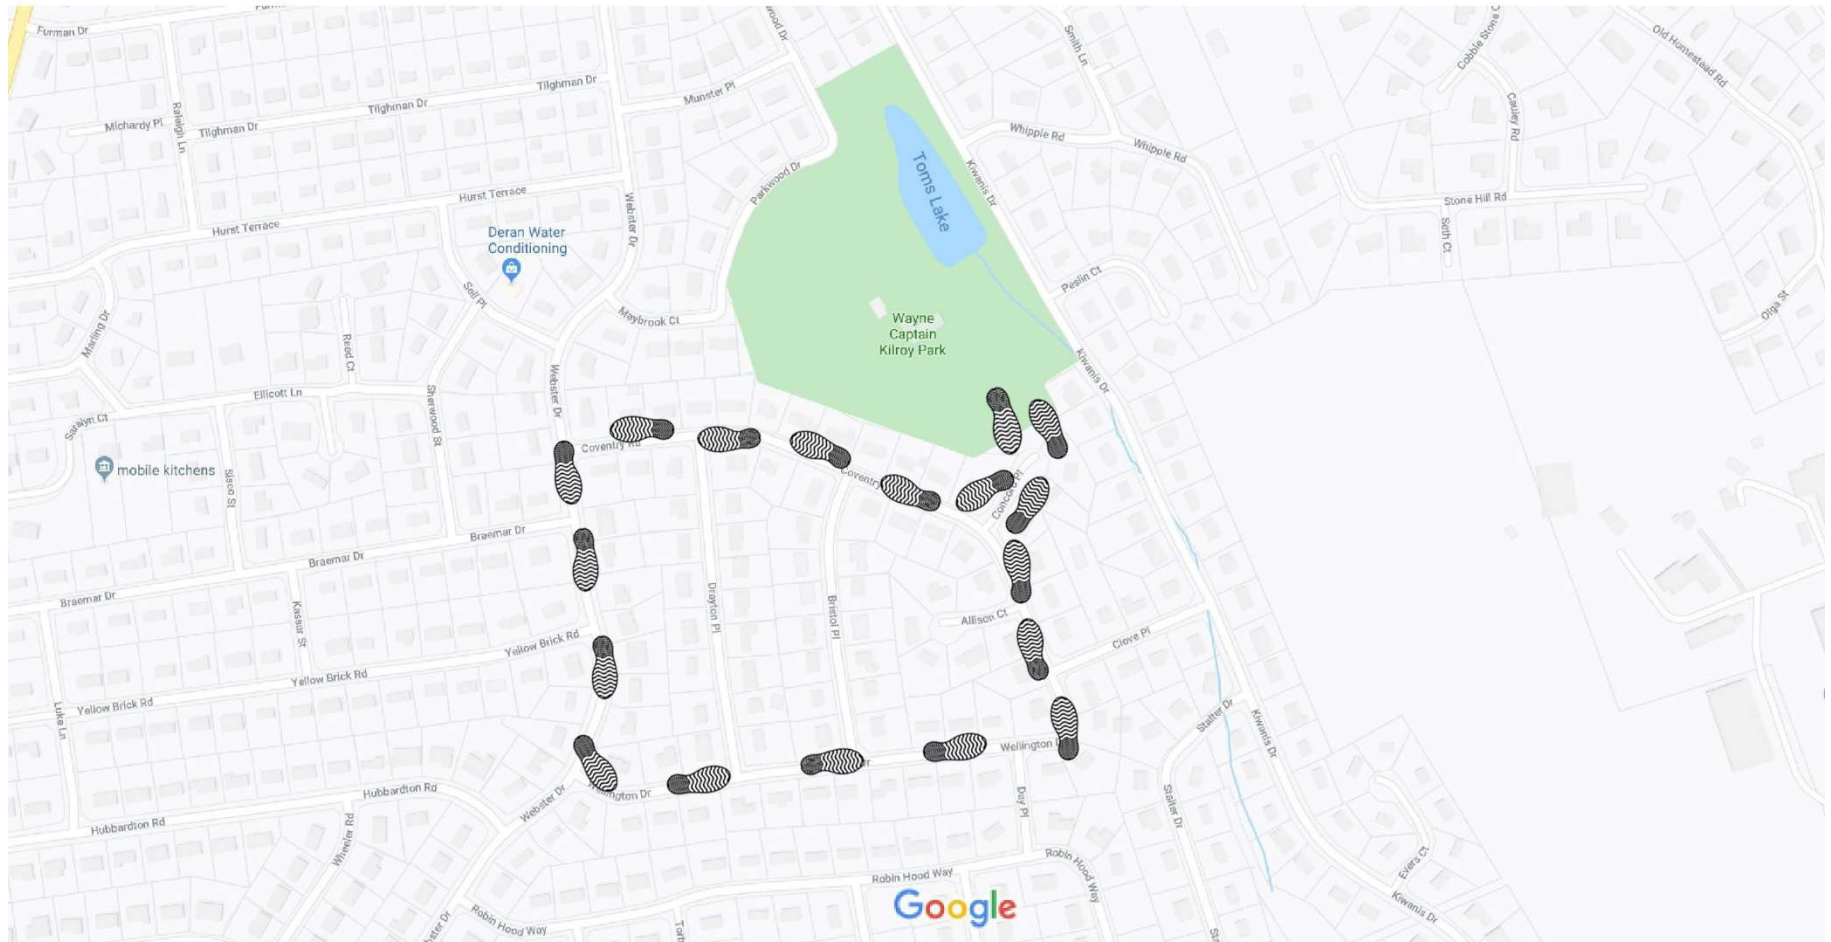

# Wayne Walks

Kilroy Park Walking Map  
Distance = 1.0 Mile

Directions: From Captain Kilroy Park parking lot, follow Concord Place to Coventry Road. Turn right onto Coventry Road. Stay on Coventry Road until you reach Webster Drive. Turn left onto Webster Drive. Follow Webster Drive to Wellington Drive, turn left onto Wellington Drive. Follow Wellington Drive to end, it becomes Coventry Lane. Follow Coventry Lane back to Concord Place, turn right onto Concord, follow to starting point.