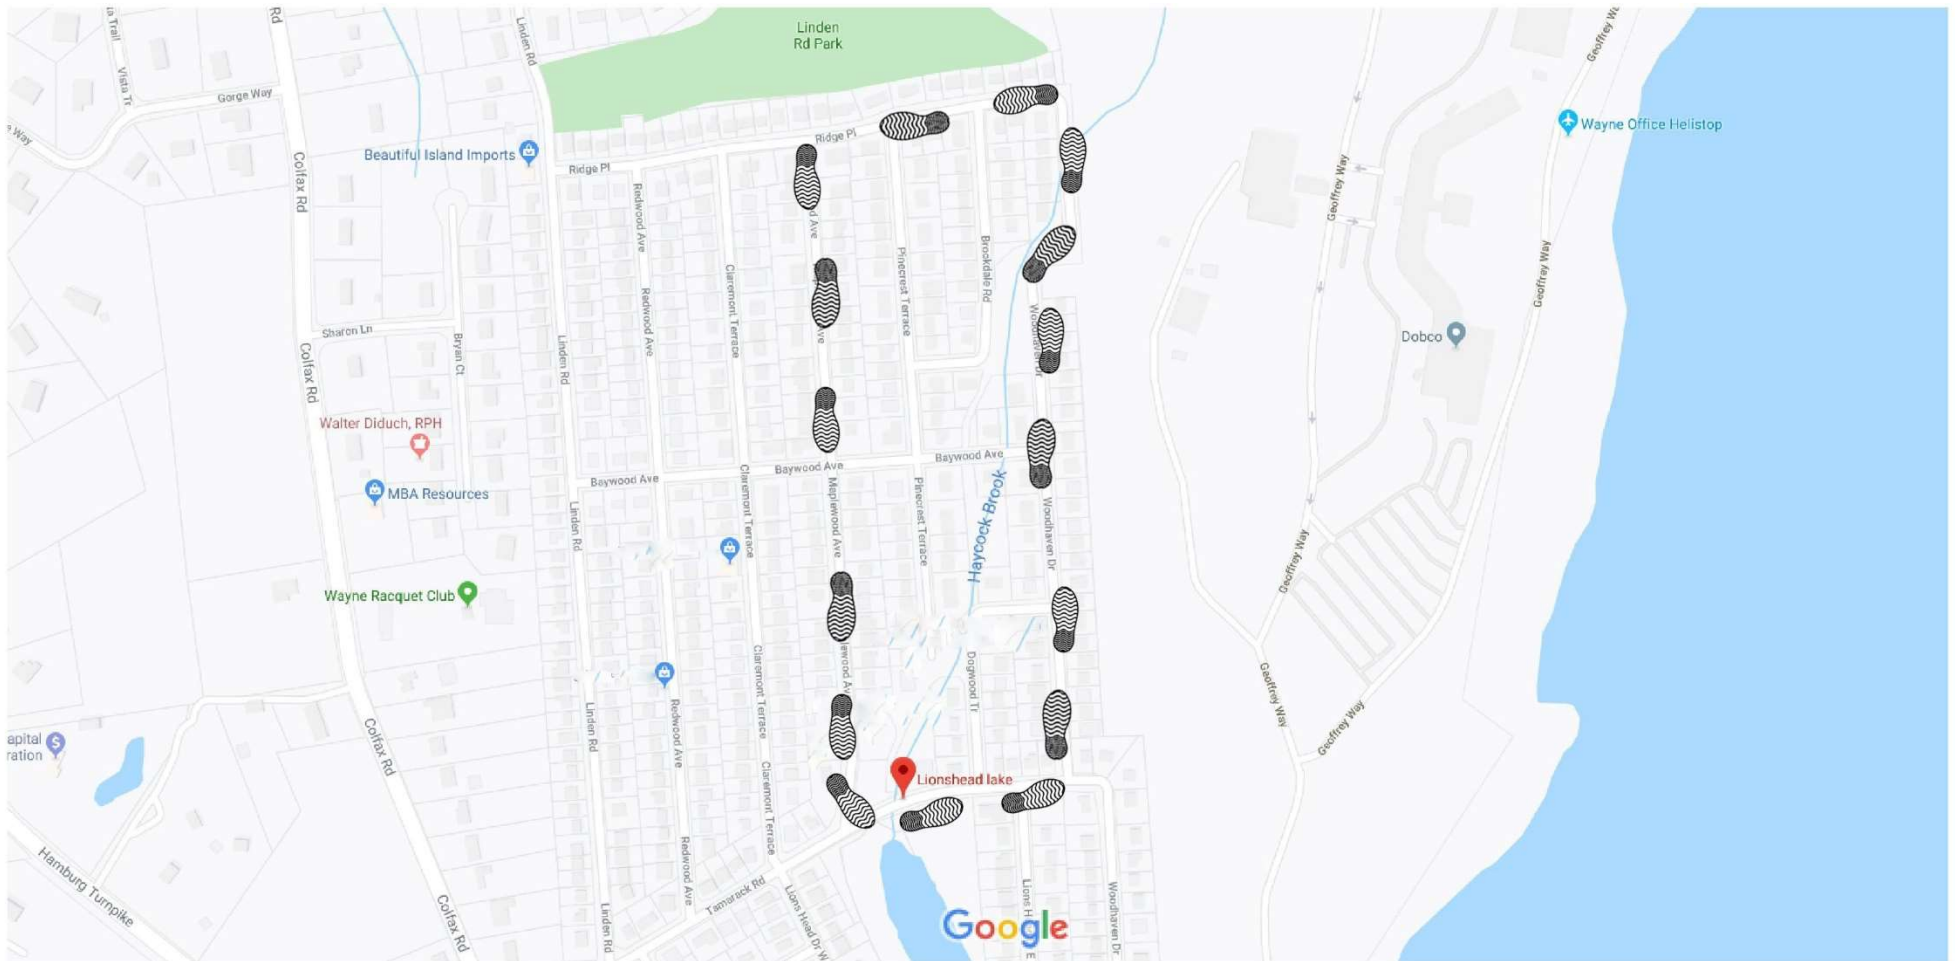

# Wayne Walks

Lionshead Lake Walking Map  
Distance = 1.0 Mile

Directions: From Lionshead Lake Parking Lot, right onto Tamarack Road. Then, left onto Woodhaven Drive. At end of Woodhaven, turn left onto Ridge Place. From Ridge Place, turn left onto Maplewood Avenue. Follow Maplewood Avenue to end, turn left onto Tamarack Road. End at Lionshead Lake Parking Lot.