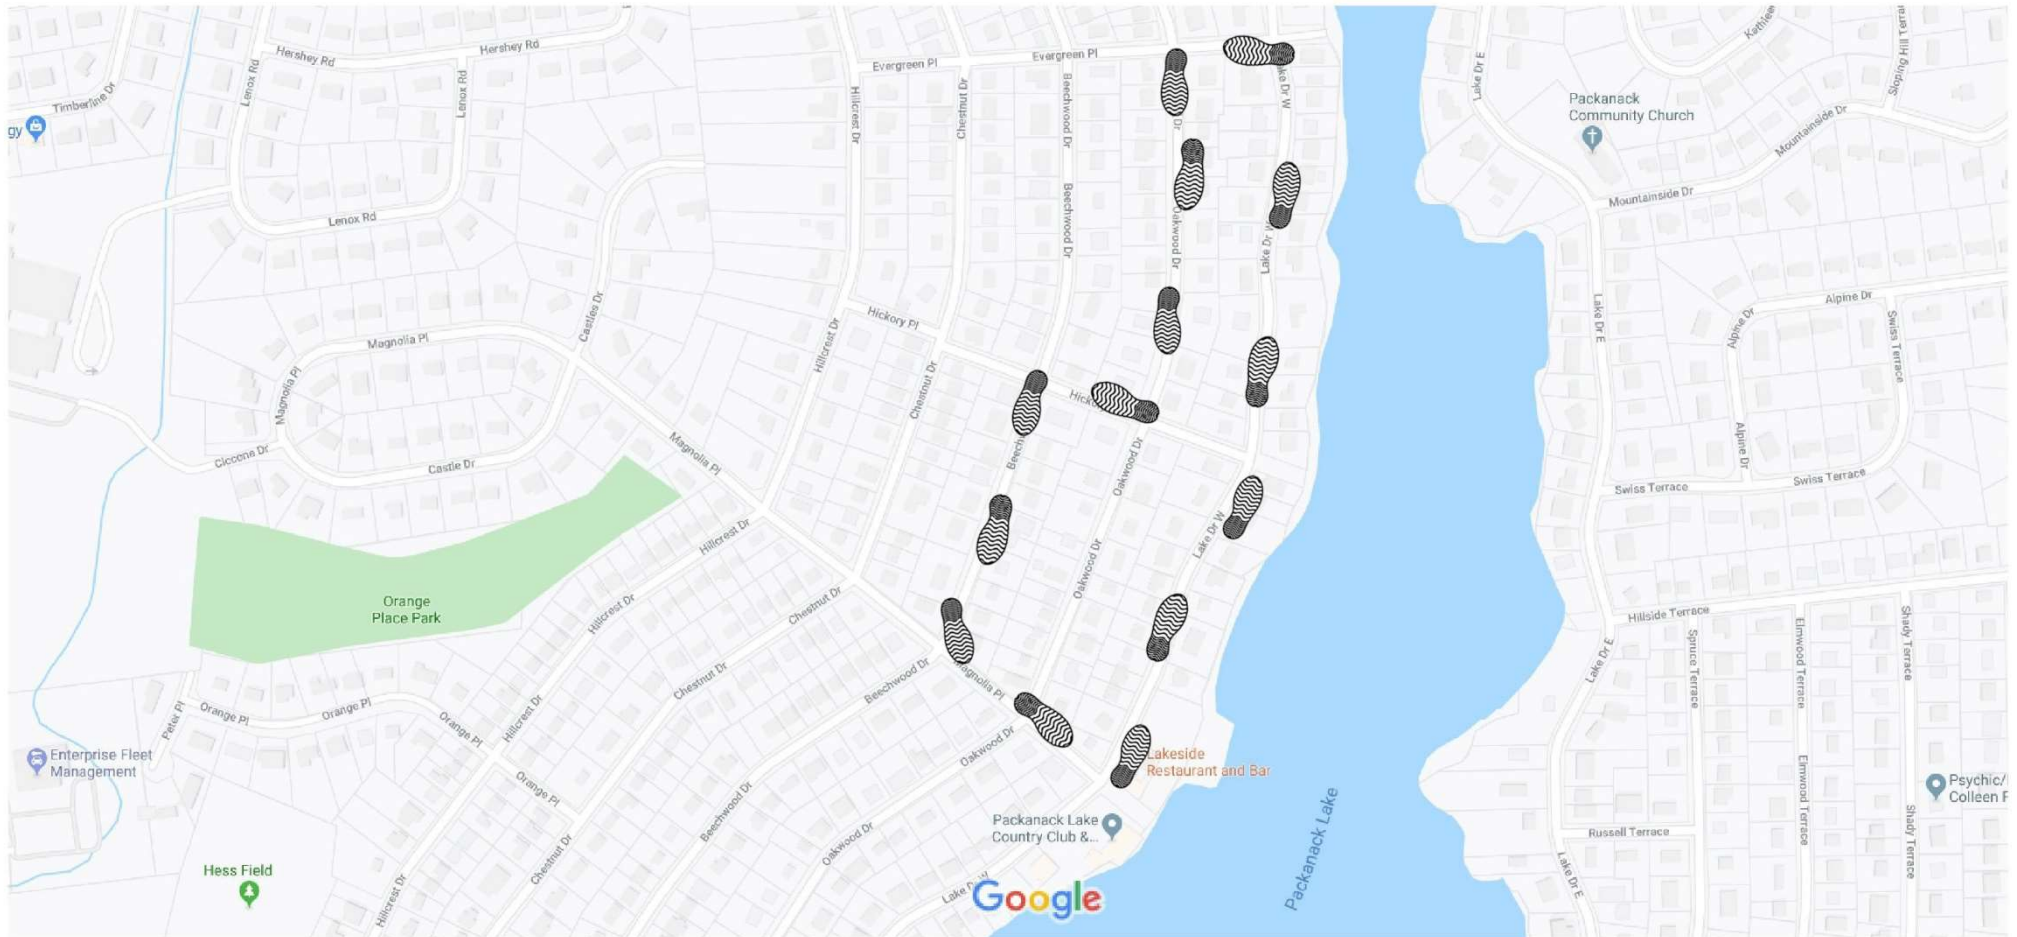

Wayne Walks

Packanack Lake Walking Map
Distance = 1.0 Mile

Directions: Leaving parking lot at Packanack Lake Community Center / Lakeside Restaurant, turn right onto Lake Drive West, continue on Lake Drive West until Evergreen Place. Turn left onto Evergreen Place, then first left onto Oakwood Drive. At first intersection, turn right onto Hickory Place. Once on Hickory Place, turn left onto Beechwood Drive. At the intersection of Beechwood Drive and Magnolia Place, turn right onto Magnolia Place and follow back to the starting point on Lake Drive West.