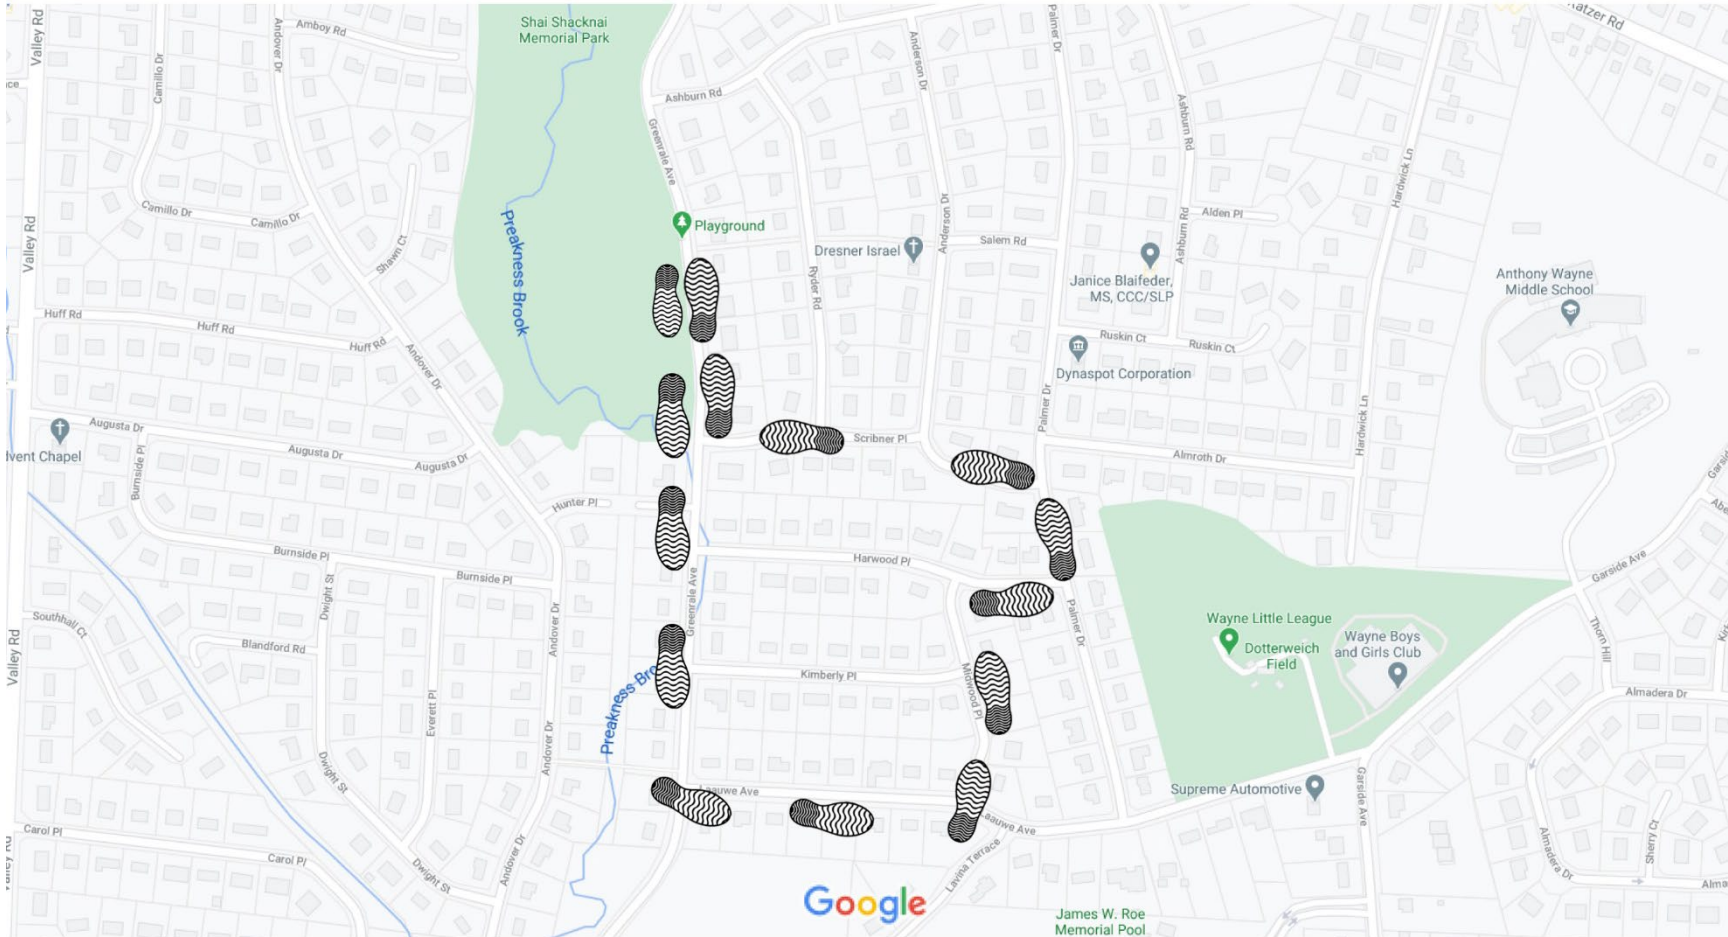

# Wayne Walks

Shai Shacknai Park Walking Map  
Distance = 1.0 Mile

Directions: Leaving parking lot at Shai Shacknai Park Playground, turn right, walk down Greenrale Avenue to Laauwe Ave. Turn left onto Laauwe Ave. At first intersection, turn left onto Midwood Place. At end of Midwood Place, right onto Harwood Place, then left onto Palmer Drive. At first intersection, turn left onto Scribner Place. At end of Scribner, right onto Greenrale Avenue, return to starting point at Shai Shacknai Park.