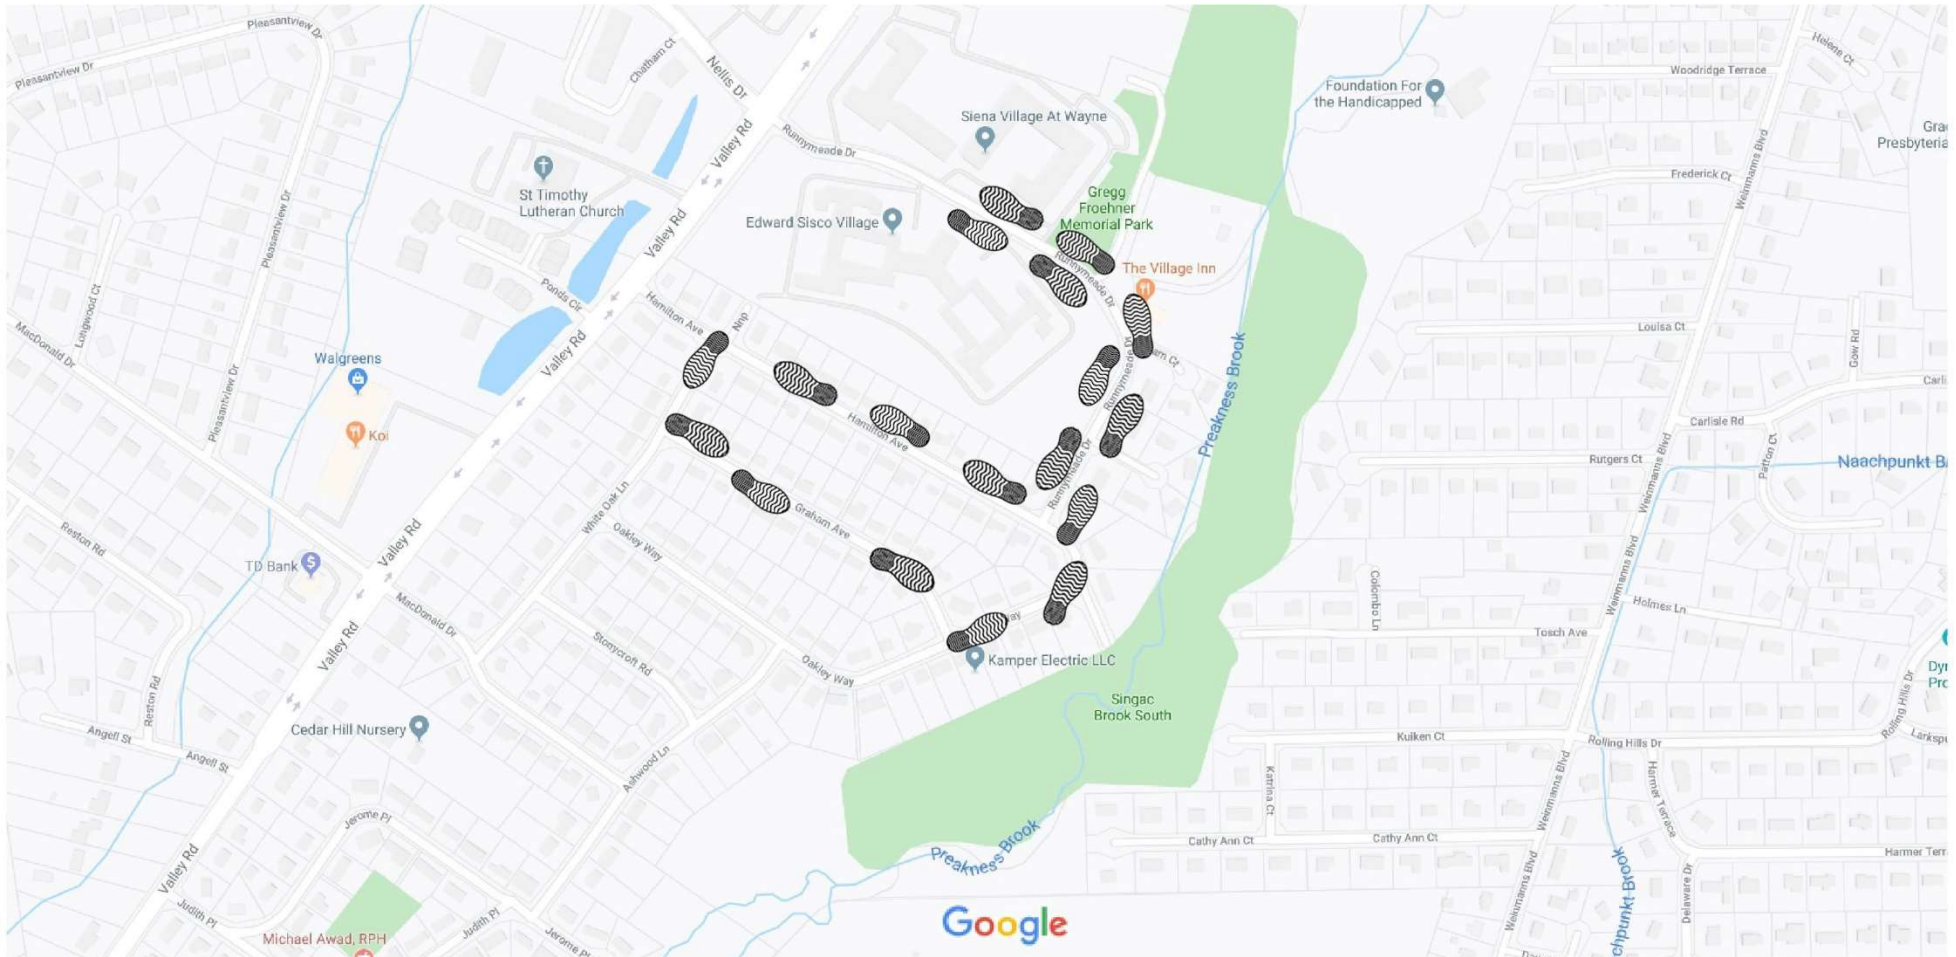

Wayne Walks

Siena & Sisco Village Walking Map
Distance = 1.0 Mile

Directions: From Sisco Village main entrance walk down Runnymede Drive toward Hamilton Avenue. Turn right onto Hamilton Avenue. At first intersection, turn left onto White Oak Lane. Then, turn left onto Graham Avenue. At end of Graham Avenue, turn left onto Oakley Way. At end of Oakley Way, turn left onto Hamilton Avenue, then right onto Runnymede Drive. Return to entrance of Sisco Village to complete your walk!